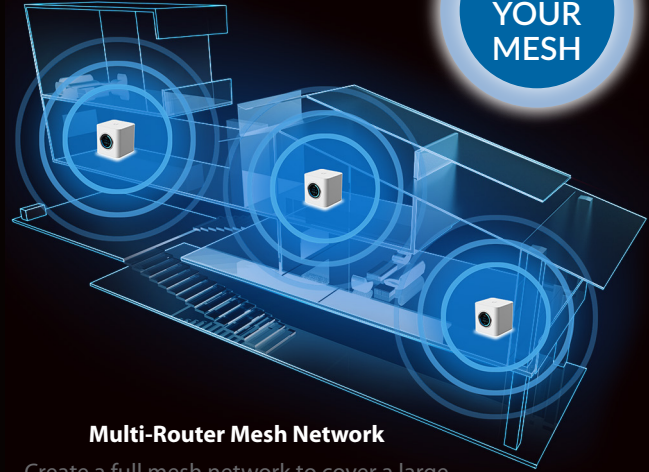

MESHPOINT

Model: AFi-P-HD

The AmpliFi HD (High Density) MeshPoint features an adjustable super antenna. It can be used to expand the coverage of an AmpliFi Mesh System or turn an existing router or Wi-Fi cablebox into a powerful mesh network.

Not Just a Wi-Fi Router, It's a Wi-Fi System

AmpliFi is more than a common home router: it's the ultimate Wi-Fi system. With turbocharged 802.11AC Wi-Fi, AmpliFi utilizes multiple self-configuring radios and advanced antenna technology to bring ubiquitous Wi-Fi coverage to any home.

Wi-Fi System Usage Examples

CREATE
YOUR
MESH

Central Router with MeshPoints

Create a full mesh network to cover a large home with the AmpliFi HD Wi-Fi System.

Multi-Router Mesh Network

Create a full mesh network to cover a large home with the Mesh Router Wi-Fi System.