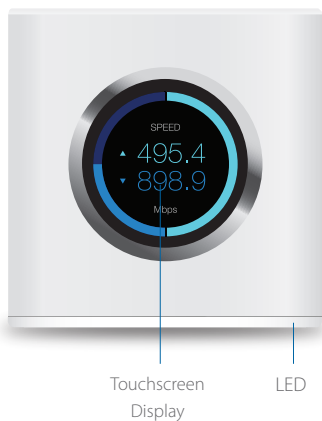

Router

MeshPoint

Adjust the Antenna for optimal signal reception

MESH WI-FI SYSTEM

Model: AFi-HD

The AmpliFi HD (High Density) Mesh Wi-Fi System includes an AmpliFi Mesh Router and two wireless MeshPoints. It combines deployment flexibility and maximum Wi-Fi coverage for your home.