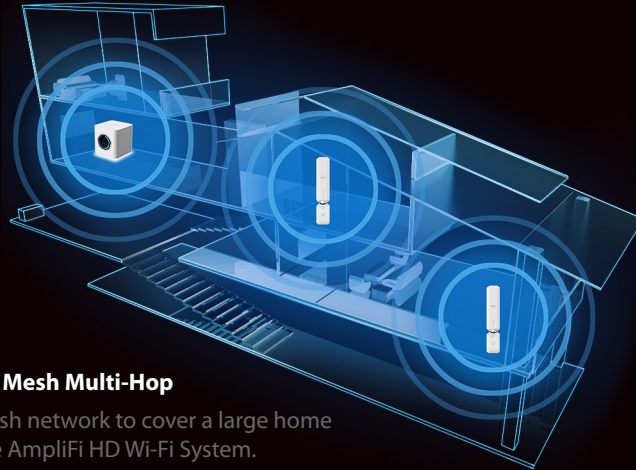

MESHPOINT

Model: AFi-P-HD

The AmpliFi HD (High Density) MeshPoint features an adjustable super antenna. It can be used to expand the coverage of an AmpliFi Mesh System or turn an existing router or Wi-Fi cablebox into a powerful mesh network.

Wi-Fi System Usage Examples

CREATE
YOUR
MESH

Central Router with MeshPoints

Create a full mesh network to cover a large home with the AmpliFi HD Wi-Fi System.

Multi-Router Mesh Network

Create a full mesh network to cover a large home with the Mesh Router Wi-Fi System.