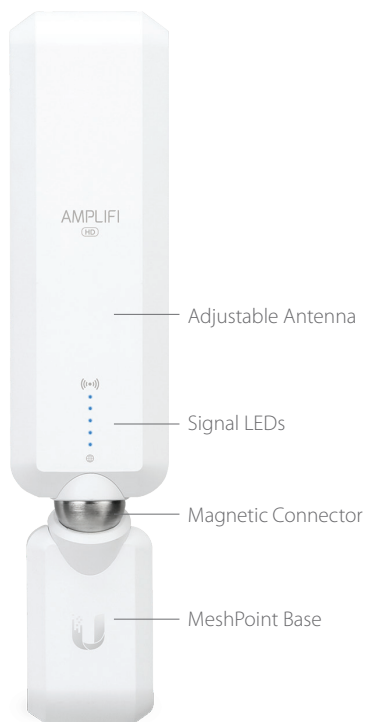

Overview

AmpliFi Routers and MeshPoints are designed to work in combination to eliminate any dead spots in your home. They utilize mesh technology to provide powerful wireless performance in an innovative and simple design. The Router features an intuitive touchscreen display and the MeshPoints display wireless signal performance.

Router

MeshPoint

Adjust the Antenna for optimal signal reception

MESH WI-FI SYSTEM

Model: AFi-HD

The AmpliFi HD (High Density) Mesh Wi-Fi System includes an AmpliFi Mesh Router and two wireless MeshPoints. It combines deployment flexibility and maximum Wi-Fi coverage for your home.

MESHPOINT

Model: AFi-P-HD

The AmpliFi HD (High Density) MeshPoint features an adjustable super antenna. It can be used to expand the coverage of an AmpliFi Mesh System or turn an existing router or Wi-Fi cablebox into a powerful mesh network.